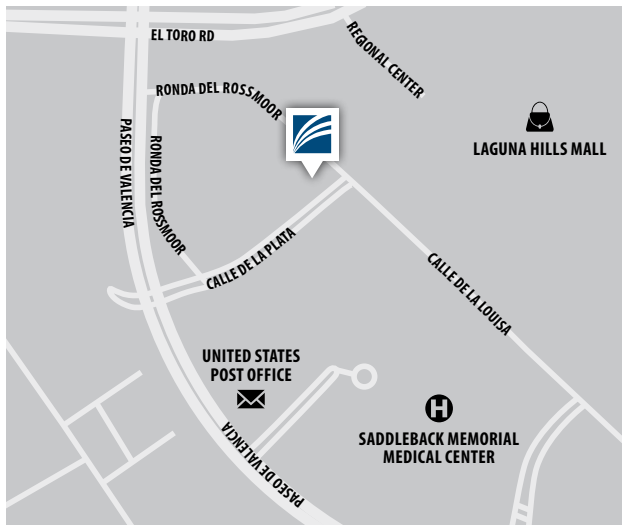

Laguna Hills Branch

24181 Ronda Del Rossmoor
Laguna Hills, CA 92653

(888) 433-4272 Main

P Complimentary parking in the Taj Mahal building parking center.

Driving Directions

FROM LOS ANGELES

Head southeast on W 1st St toward N Main St
Turn left at the 1st cross street onto N Main St
Turn right onto Aliso St
Merge onto US-101 S via the ramp on the left to Interstate 10 Fwy E/Interstate 5 Fwy S
Keep right at the fork to stay on US-101 S, follow signs for CA-60 E/Interstate 5 S
Keep left to stay on US-101 S
Merge onto I-5 S36.
Keep right to stay on I-5 S
Take exit 91 toward El Toro Rd
Continue onto Paseo De Valencia
Turn left onto Calle De La Plata
Turn left onto Ronda Del Rossmoor
Destination will be on the left

FROM SAN DIEGO

Head west on Broadway toward Third Ave
Turn right onto 1st Ave
Keep left to stay on 1st Ave
Turn left to merge onto I-5 N toward Los Angeles
Take exit 91 for El Toro Rd
Turn left onto El Toro Rd, turn left onto Paseo De Valencia
Turn left onto Calle De La Plata
Turn left onto Ronda Del Rossmoor
Destination will be on the left