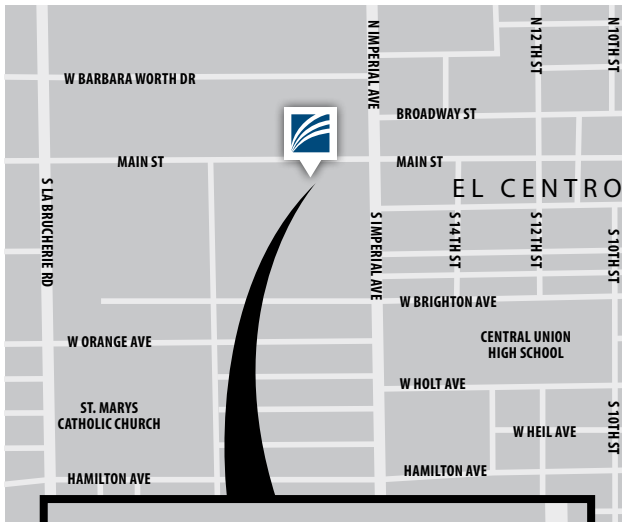

Imperial Valley Branch

1599 West Main St.
El Centro, CA 92243

(760) 339-6160 Main

Driving Directions

FROM I-10 FREEWAY

Continue on I-10 Freeway East
Keep right to continue on CA-86 S, follow signs for Brawley/El Centro/865 Expressway
Turn right onto Martin Road
Turn left at the 1st cross street onto Baughman Road
Turn right onto Forrester Road
Turn left onto W Evan Hewes Highway
Turn right onto S La Brucherie Road
Turn left at the 2nd cross street onto Main Street
Destination on the right