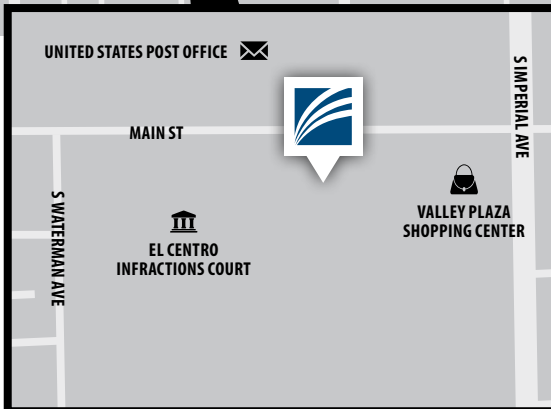

Imperial Valley Branch

1599 West Main St.
El Centro, CA 92243

(760) 339-6160 Main

Driving Directions

FROM I-10 FREEWAY

Continue on I-10 Freeway East
Keep right to continue on CA-86 S, follow signs for Brawley/El Centro/865 Expressway
Turn right onto Martin Road
Turn left at the 1st cross street onto Baughman Road
Turn right onto Forrester Road
Turn left onto W Evan Hewes Highway
Turn right onto S La Brucherie Road
Turn left at the 2nd cross street onto Main Street
Destination on the right